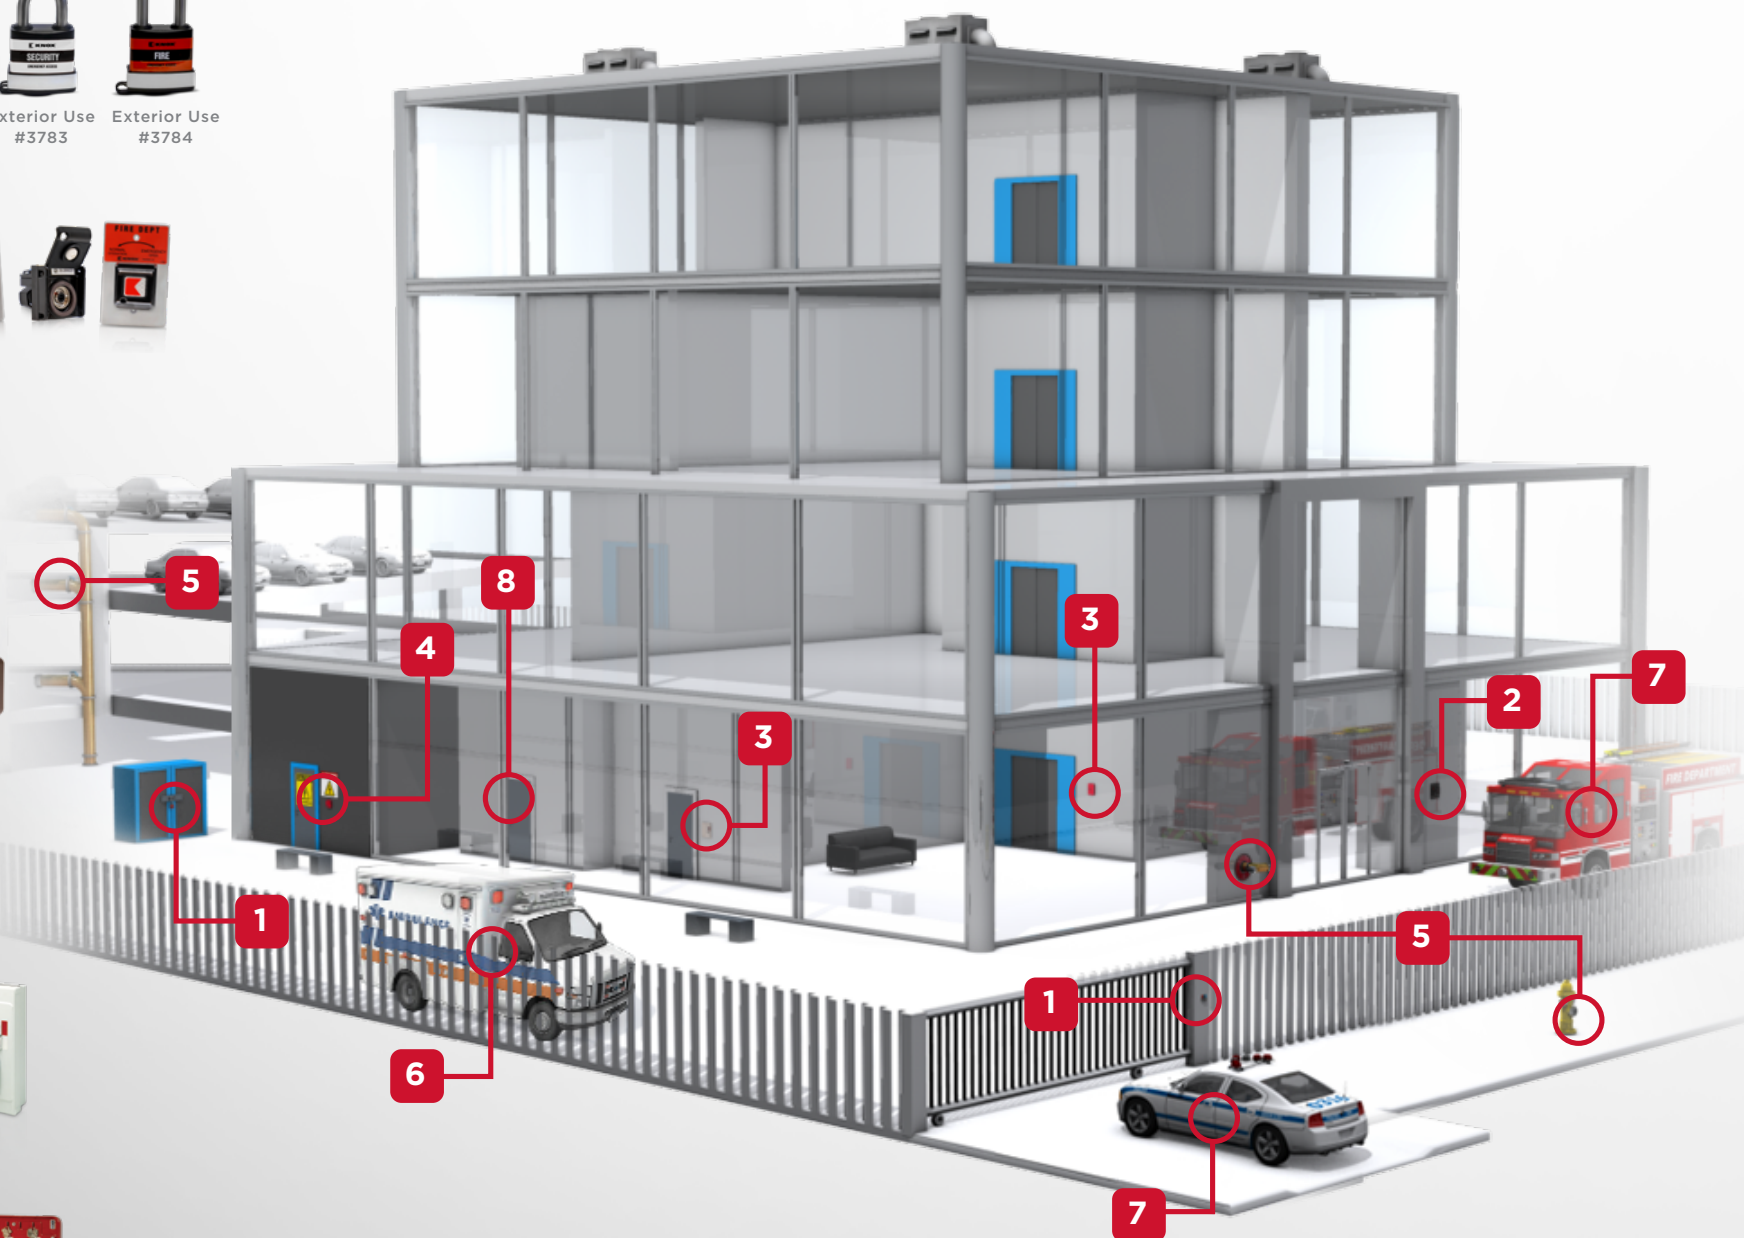

- Immediate building entry day or night
- Access to all properties with one master key
- Time-saving response to false alarms
- Safe entry without force or injury to firefighters

1 PERIMETER ACCESS

KNOX PADLOCK®

Knox Padlocks allow instant access to manual vehicle and pedestrian gate entrances.

KNOX GATE AND KEY SWITCH®

The Knox Gate and Key Switch provides immediate access through electrical vehicle and pedestrian gates.

2 BUILDING ACCESS

KNOXBOX® 3200 KNOXVAULT® 4400

The high-security KnoxBox/KnoxVault holds keys and access cards critical for rapid access in an emergency.

3 INTERIOR ACCESS

KNOX DOCUMENT CABINET®

The Knox Document Cabinets stores vital emergency documents, including HazMat and emergency/response plans, interior keys, and access cards.

KNOX ELEVATOR BOX®

Designed for use with elevator banks for first responder's access to override and drop keys.

4 POWER CONTROL

KNOX REMOTE POWER BOX®

The Knox Remote Power Box remotely operates a shunt trip breaker to safely remove or isolate power from a building or equipment.